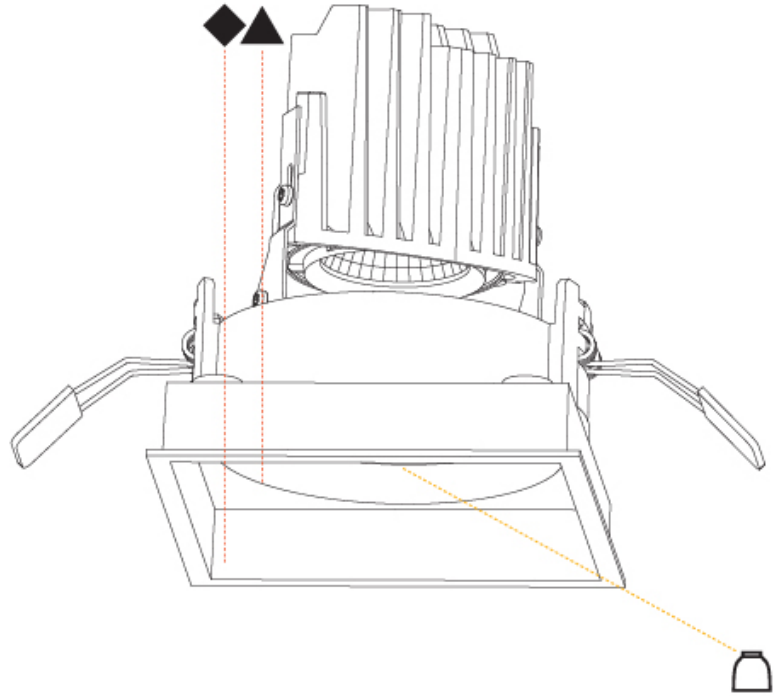

BIONIQ SQUARE DEEP RECESSED

A35368-

PROJECT	
TYPE	
SPECIFIER	
QUANTITY	
DATE	

For Color / Finish Chart & Symbology see Appendix or product page downloadable area.

	27K	35K	30K	40K	°K
Color Temperature	2700K	3500K	3000K	4000K	
Reflector	20	40	60		
	20°	40°	60°		

ORDER-EXAMPLE: °K
L3XXXX- 02 02 30K 20
Black Black 3000K 20°