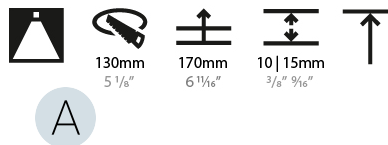

PHYSICAL

Shape: Round
Diameter (mm): 139
Diameter (in): 5 1/2
Height (mm): 151
Height (in): 5 15/16
Ceiling Thickness (mm): 10 / 12.5 / 15
Ceiling Thickness (in): 3/8 or 1/2 or 9/16
Min. Recessing Depth (mm): 170
Min. Recessing Depth (in): 6 11/16
Light Distribution: Downlight
Weight (kg): 0.921
Weight (lbs): 2.03
Fixture Finish: SSR / BKV / CWI / CRY / HAB / UFT / ITA / RUA / FTG / MYG / LOD / PUS / FRO / FUP / KIA / POP / BLS / SPG / MEY / GOH / GUM / CHC / COM / ABZ / JAG / OBR / MOS / ROR
Fixture Material: Aluminum Die Cast
Cut-out Measurements: 130mm / 5 1/8"

ELECTRICAL

Lamp Type: LED (Zhaga Standard)
Input Wattage (W): 13.2 / 16.5
Total Output Wattage (W): 12 / 14
Dimming: Tri-Mode (Non-Dimming and Phase Dimming (120Vac only) and 0-10V Dimming)
Driver Included: No
Driver Location: Recessed Housing
Driver Type: Constant Current - Universal
Driver Class: Class 2
Housing: See components
Input Voltage (V): 120 - 277
Constant Current (MA): 350

LED

Number of LEDs: 1
Color Temperature (°K): 2700 / 3000 / 3500 / 4000
Max. Delivered Lumen (lm): 870 / 970 / 1039 / 1060
Nominal Lumen (lm): 960 / 1070 / 1156 / 1180
CRI: >90 CRI
Efficiency (%): 0.905
Lamp Life (hrs): 50000

OPTICAL

Reflector: 10

RATINGS AND CERTIFICATIONS

Certified By: Certified for North American Standards
IP rating: IP20