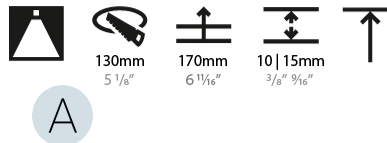

PHYSICAL

Shape: Round
Diameter (mm): 139
Diameter (in): 5 1/2
Height (mm): 151
Height (in): 5 15/16
Ceiling Thickness (mm): 10 / 12.5 / 15
Ceiling Thickness (in): 3/8 or 1/2 or 9/16
Min. Recessing Depth (mm): 170
Min. Recessing Depth (in): 6 11/16
Light Distribution: Downlight
Weight (kg): 0.926
Weight (lbs): 2.04
Fixture Finish: SSR / BKV / CWI / CRY / HAB / UFT / ITA / RUA / FTG / MYG / LOD / PUS / FRO / FUP / KIA / POP / BLS / SPG / MEY / GOH / GUM / CHC / COM / ABZ / JAG / OBR / MOS / ROR
Fixture Material: Aluminum Die Cast
Cut-out Measurements: 130mm / 5 1/8"

ELECTRICAL

Lamp Type: LED (Zhaga Standard)
Input Wattage (W): 28.6
Total Output Wattage (W): 26.4
Dimming: Tri-Mode (Non-Dimming and Phase Dimming (120Vac only) and 0-10V Dimming)
Driver Included: No
Driver Location: Recessed Housing
Driver Type: Constant Current - Universal
Driver Class: Class 2
Housing: See components
Input Voltage (V): 120 - 277
Constant Current (MA): 700

LED

Number of LEDs: 1
Color Temperature (°K): 2700 / 3000 / 3500 / 4000
Max. Delivered Lumen (lm): 2030 / 2080 / 2186 / 2230
Nominal Lumen (lm): 3210 / 3290 / 3459 / 3530
CRI: >90 CRI
Efficiency (%): 0.631
Lamp Life (hrs): 50000

OPTICAL

Reflector: 20 / 25 / 40

RATINGS AND CERTIFICATIONS

Certified By: Certified for North American Standards
IP rating: IP20